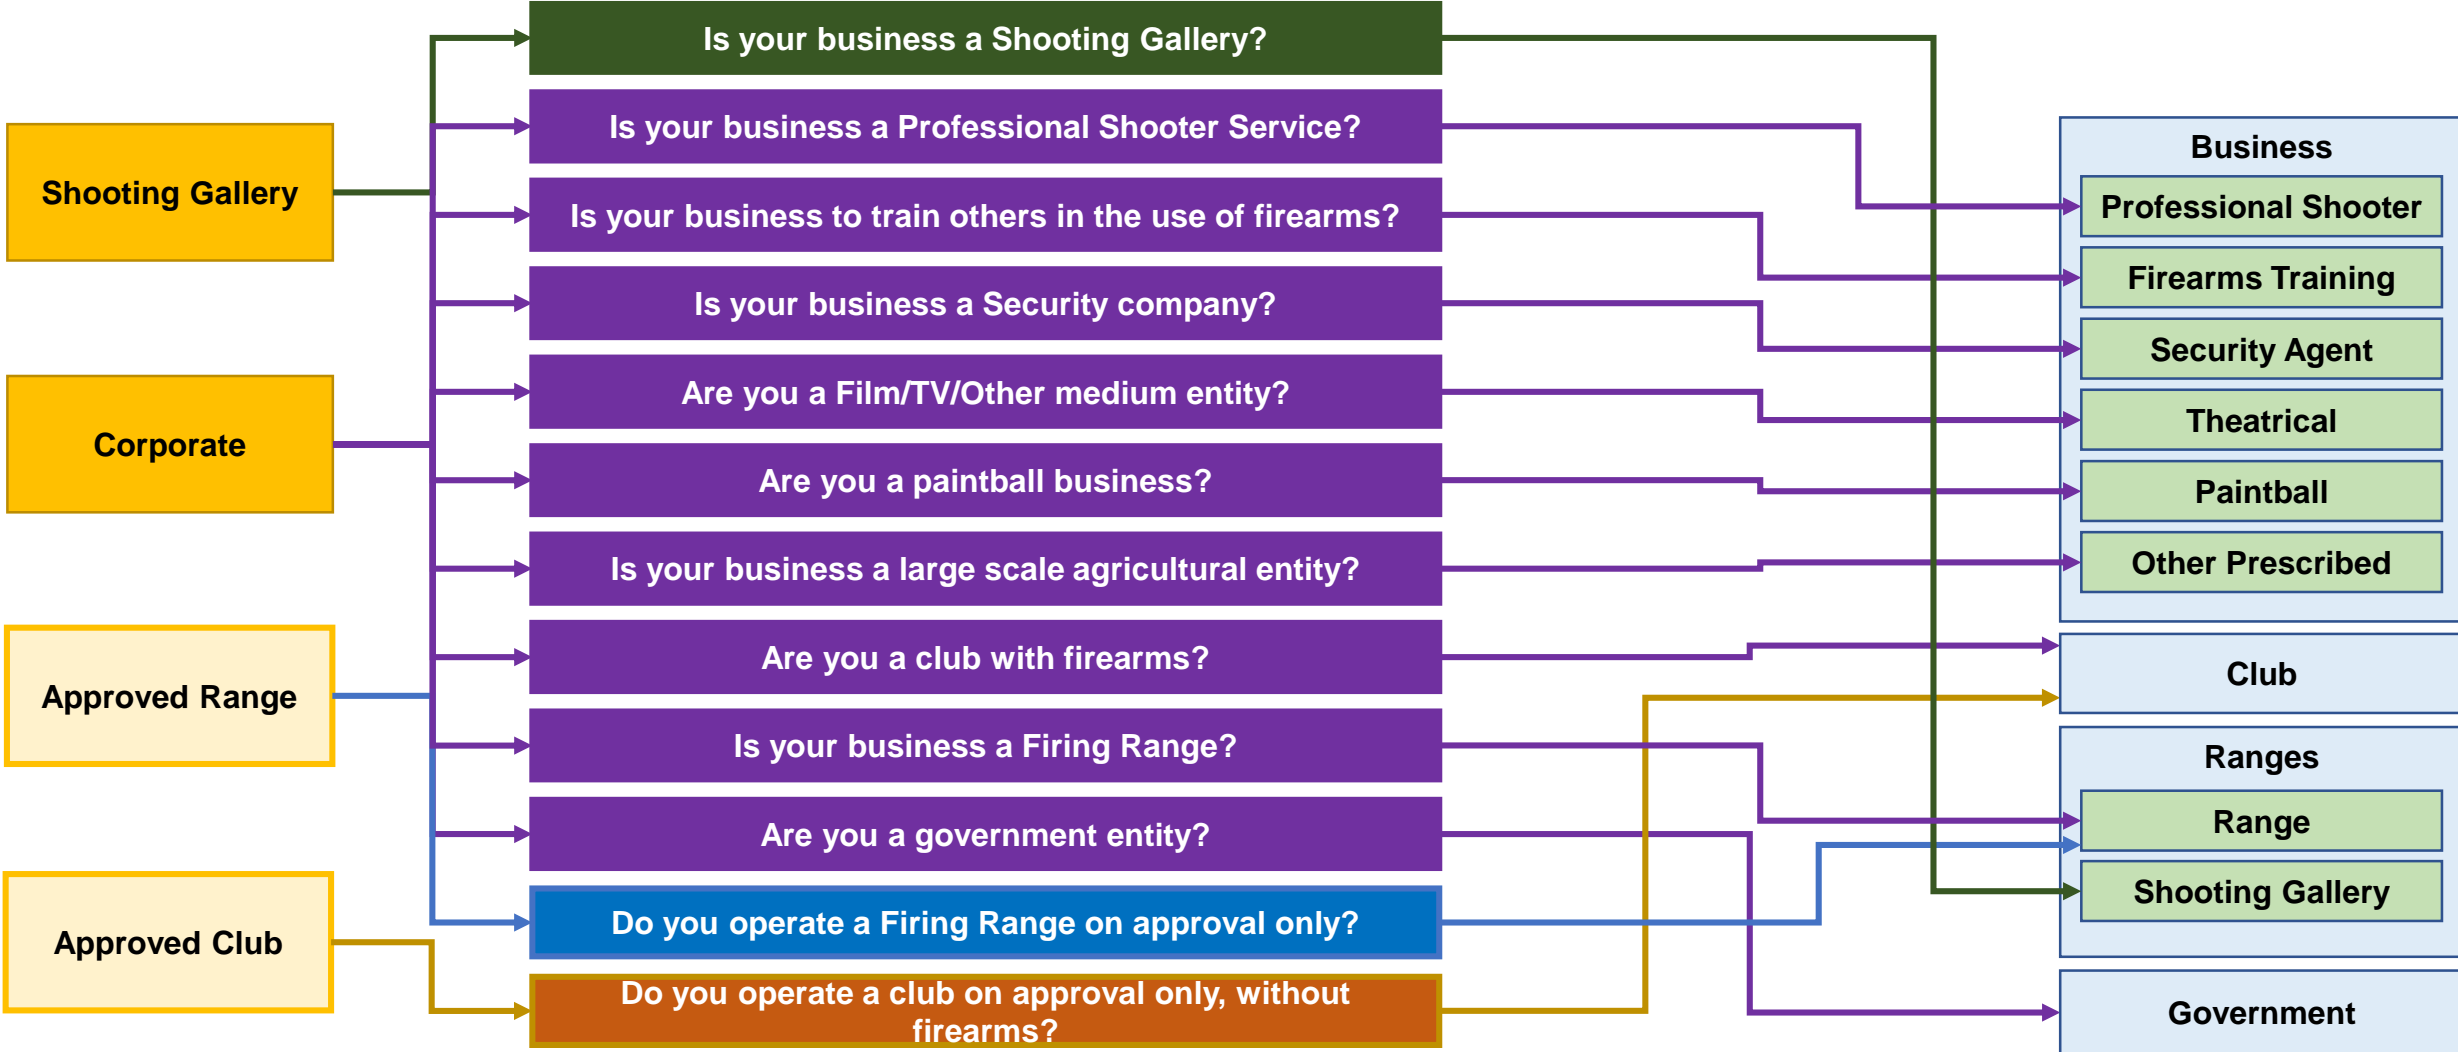

Firearms Act Reform – Licence Mapping

Existing Licence Type – Firearm (Person), Firearm (Rec/Hunt/Shoot) to new licence type

Firearms Act Reform – Licence Mapping

Existing Licence Type – Shooting Gallery and Corporate, Approved Range and Approved Club to new licence type.

Firearms Act Reform – Licence Mapping

Existing Licence Type – Dealer, Manufacturer, Repairer, Warehouse, Storage, Collectors (Firearm), Collectors (Ammo) to new licence