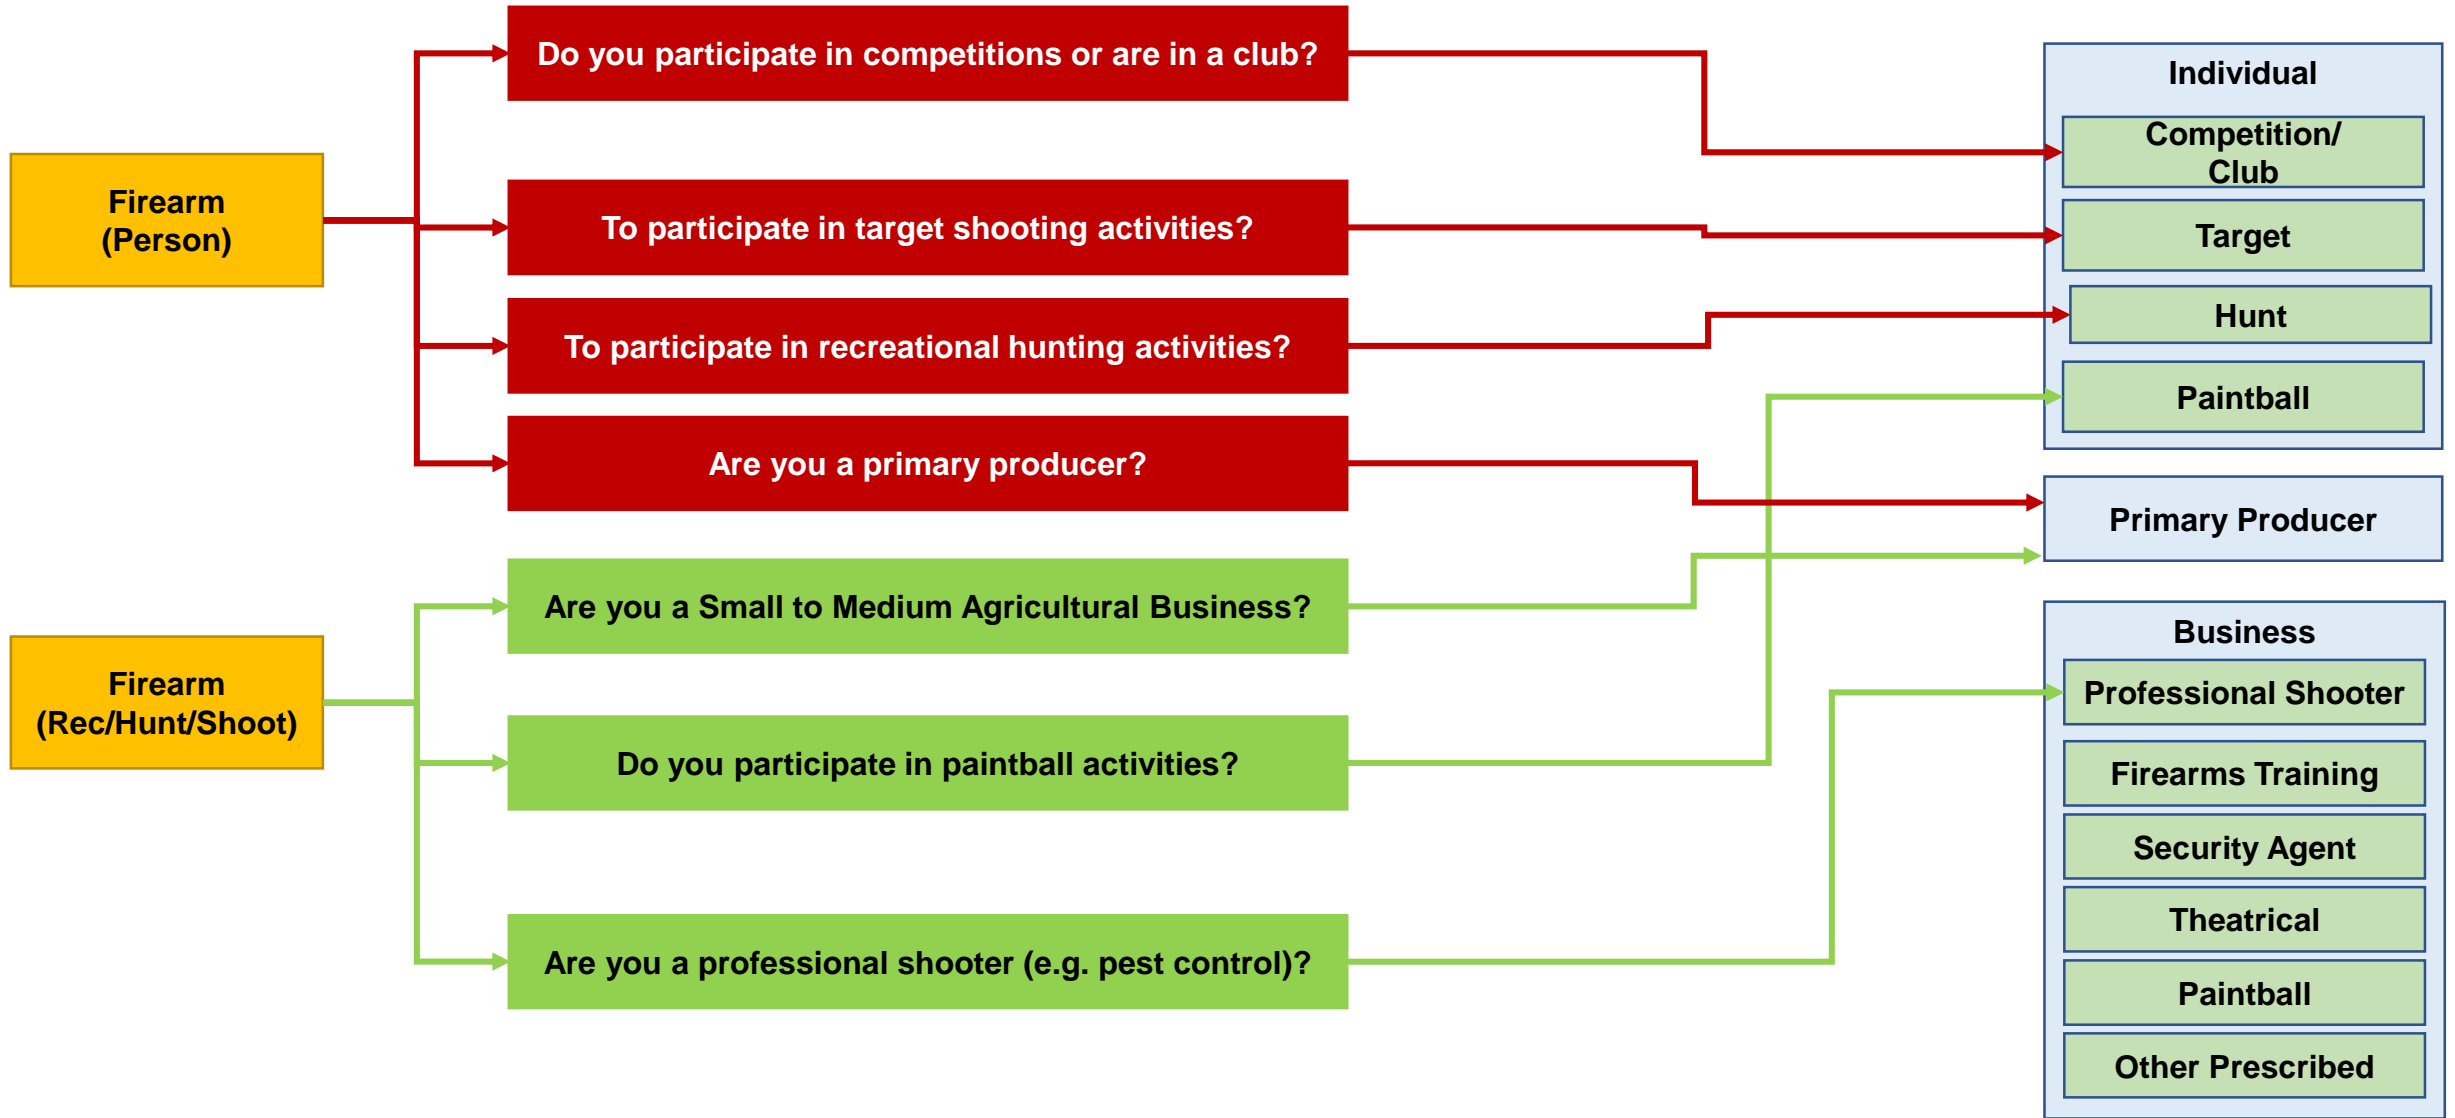

Firearms Act Reform – Licence Mapping

Existing Licence Type – Firearm (Person), Firearm (Rec/Hunt/Shoot) to new licence type

Firearms Act Reform – Licence Mapping

Existing Licence Type – Shooting Gallery and Corporate, Approved Range and Approved Club to new licence type.