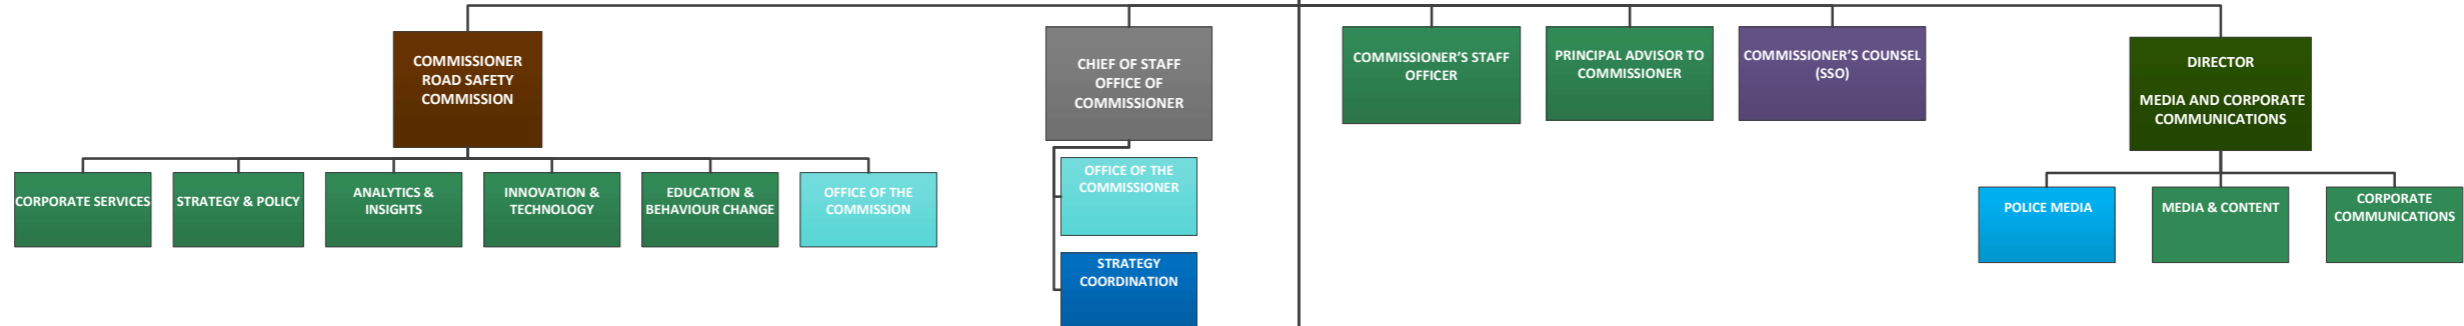

WESTERN AUSTRALIA POLICE FORCE

- COMMISSIONER
- ROAD SAFETY COMMISSIONER
Formally reports to the Minister for Police; Road Safety
- DEPUTY COMMISSIONER
- EXECUTIVE DIRECTOR
- SOLICITORS
- ASSISTANT COMMISSIONER
- COMMANDER
- DIRECTOR/CTO (CLASS 1)
- DIRECTOR (LEVEL 9)
- SUPERINTENDENT
- ASSISTANT DIRECTOR (LEVEL 8)
- INSPECTOR
- MANAGER (LEVEL 7)

COMMISSIONER OF POLICE

EXECUTIVE DIRECTOR

DEPUTY COMMISSIONER

DEPUTY COMMISSIONER