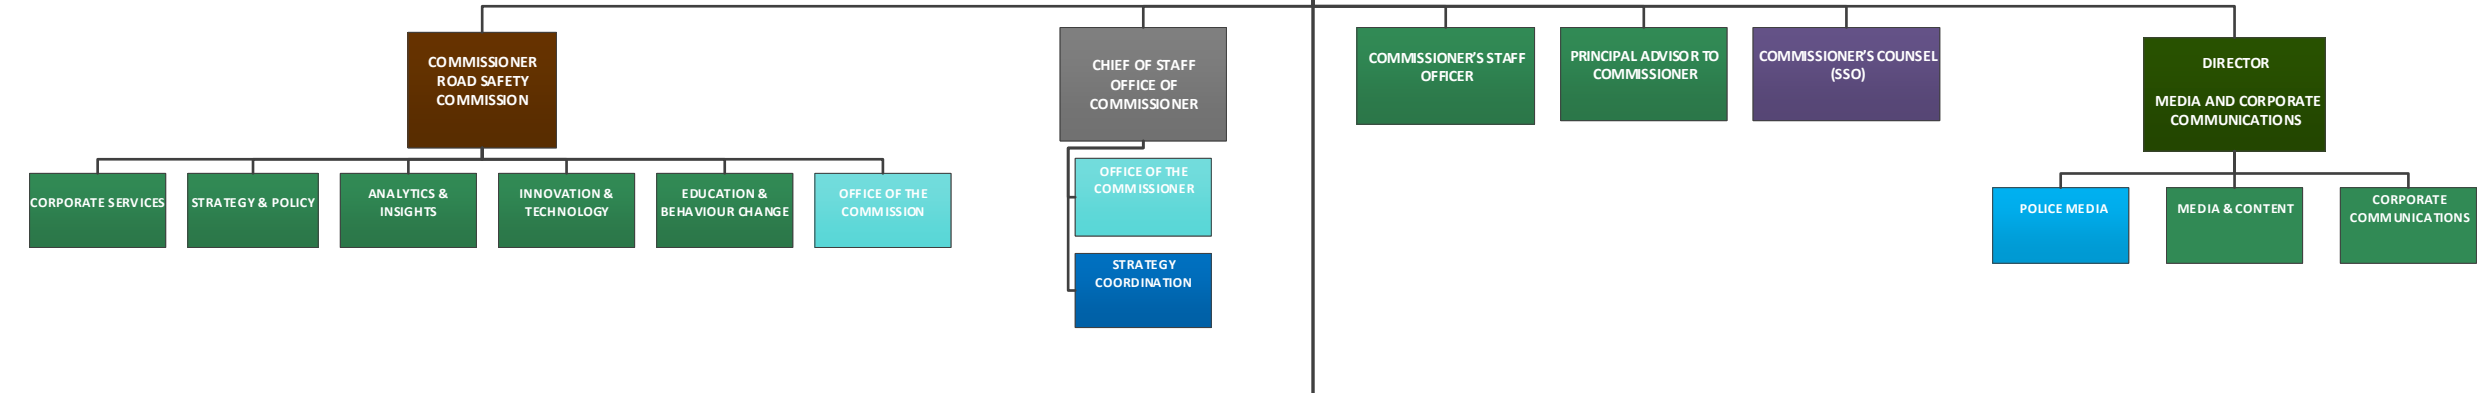

WESTERN AUSTRALIA POLICE FORCE

- COMMISSIONER
- ROAD SAFETY COMMISSIONER
Formally reports to the Minister for Police; Road Safety
- DEPUTY COMMISSIONER
- EXECUTIVE DIRECTOR
- SOLICITORS
- ASSISTANT COMMISSIONER
- COMMANDER
- DIRECTOR/CTO (CLASS 1)
- DIRECTOR (LEVEL 9)
- SUPERINTENDENT
- ASSISTANT DIRECTOR (LEVEL 8)
- INSPECTOR
- MANAGER (LEVEL 7)

COMMISSIONER OF POLICE

EXECUTIVE DIRECTOR

DEPUTY COMMISSIONER

DEPUTY COMMISSIONER