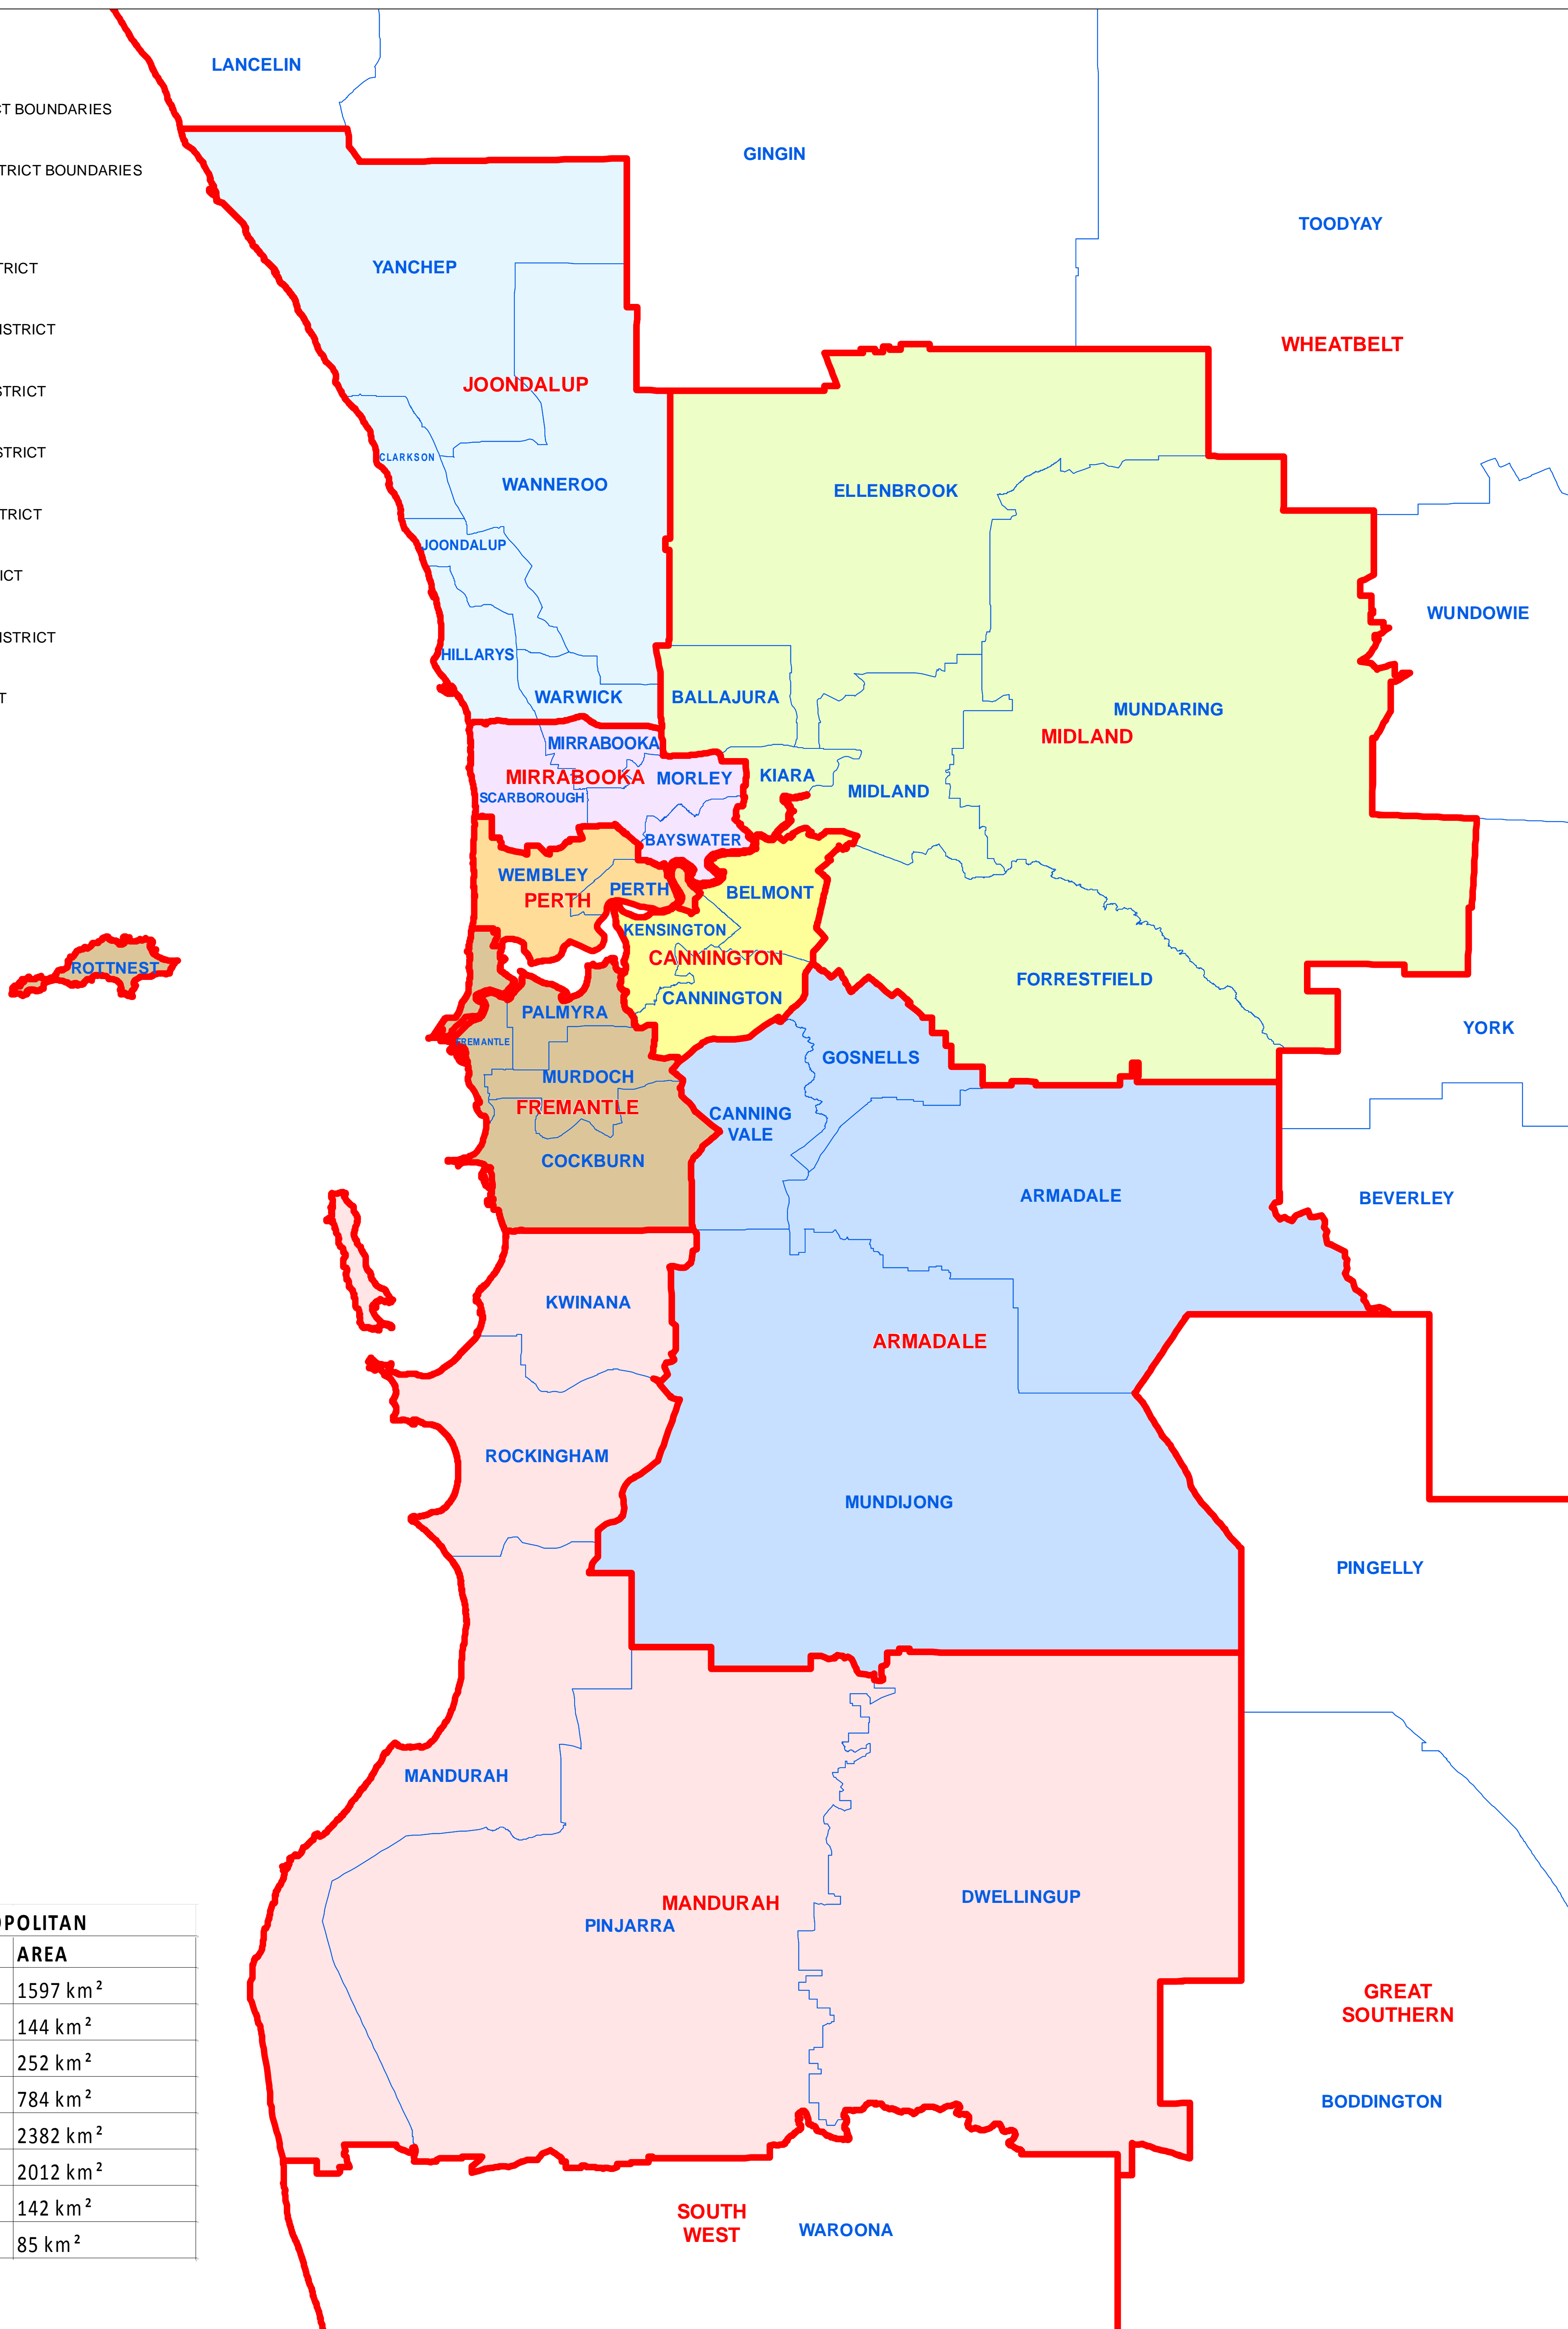

WESTERN AUSTRALIA POLICE FORCE METROPOLITAN DISTRICT AND SUBDISTRICT BOUNDARIES

- POLICE DISTRICT BOUNDARIES
- POLICE SUBDISTRICT BOUNDARIES
- DISTRICTS**
- ARMADALE DISTRICT
- CANNINGTON DISTRICT
- FREMANTLE DISTRICT
- JOONDALUP DISTRICT
- MANDURAH DISTRICT
- MIDLAND DISTRICT
- MIRRABOOKA DISTRICT
- PERTH DISTRICT

METROPOLITAN	
DISTRICT	AREA
ARMADALE	1597 km ²
CANNINGTON	144 km ²
FREMANTLE	252 km ²
JOONDALUP	784 km ²
MANDURAH	2382 km ²
MIDLAND	2012 km ²
MIRRABOOKA	142 km ²
PERTH	85 km ²