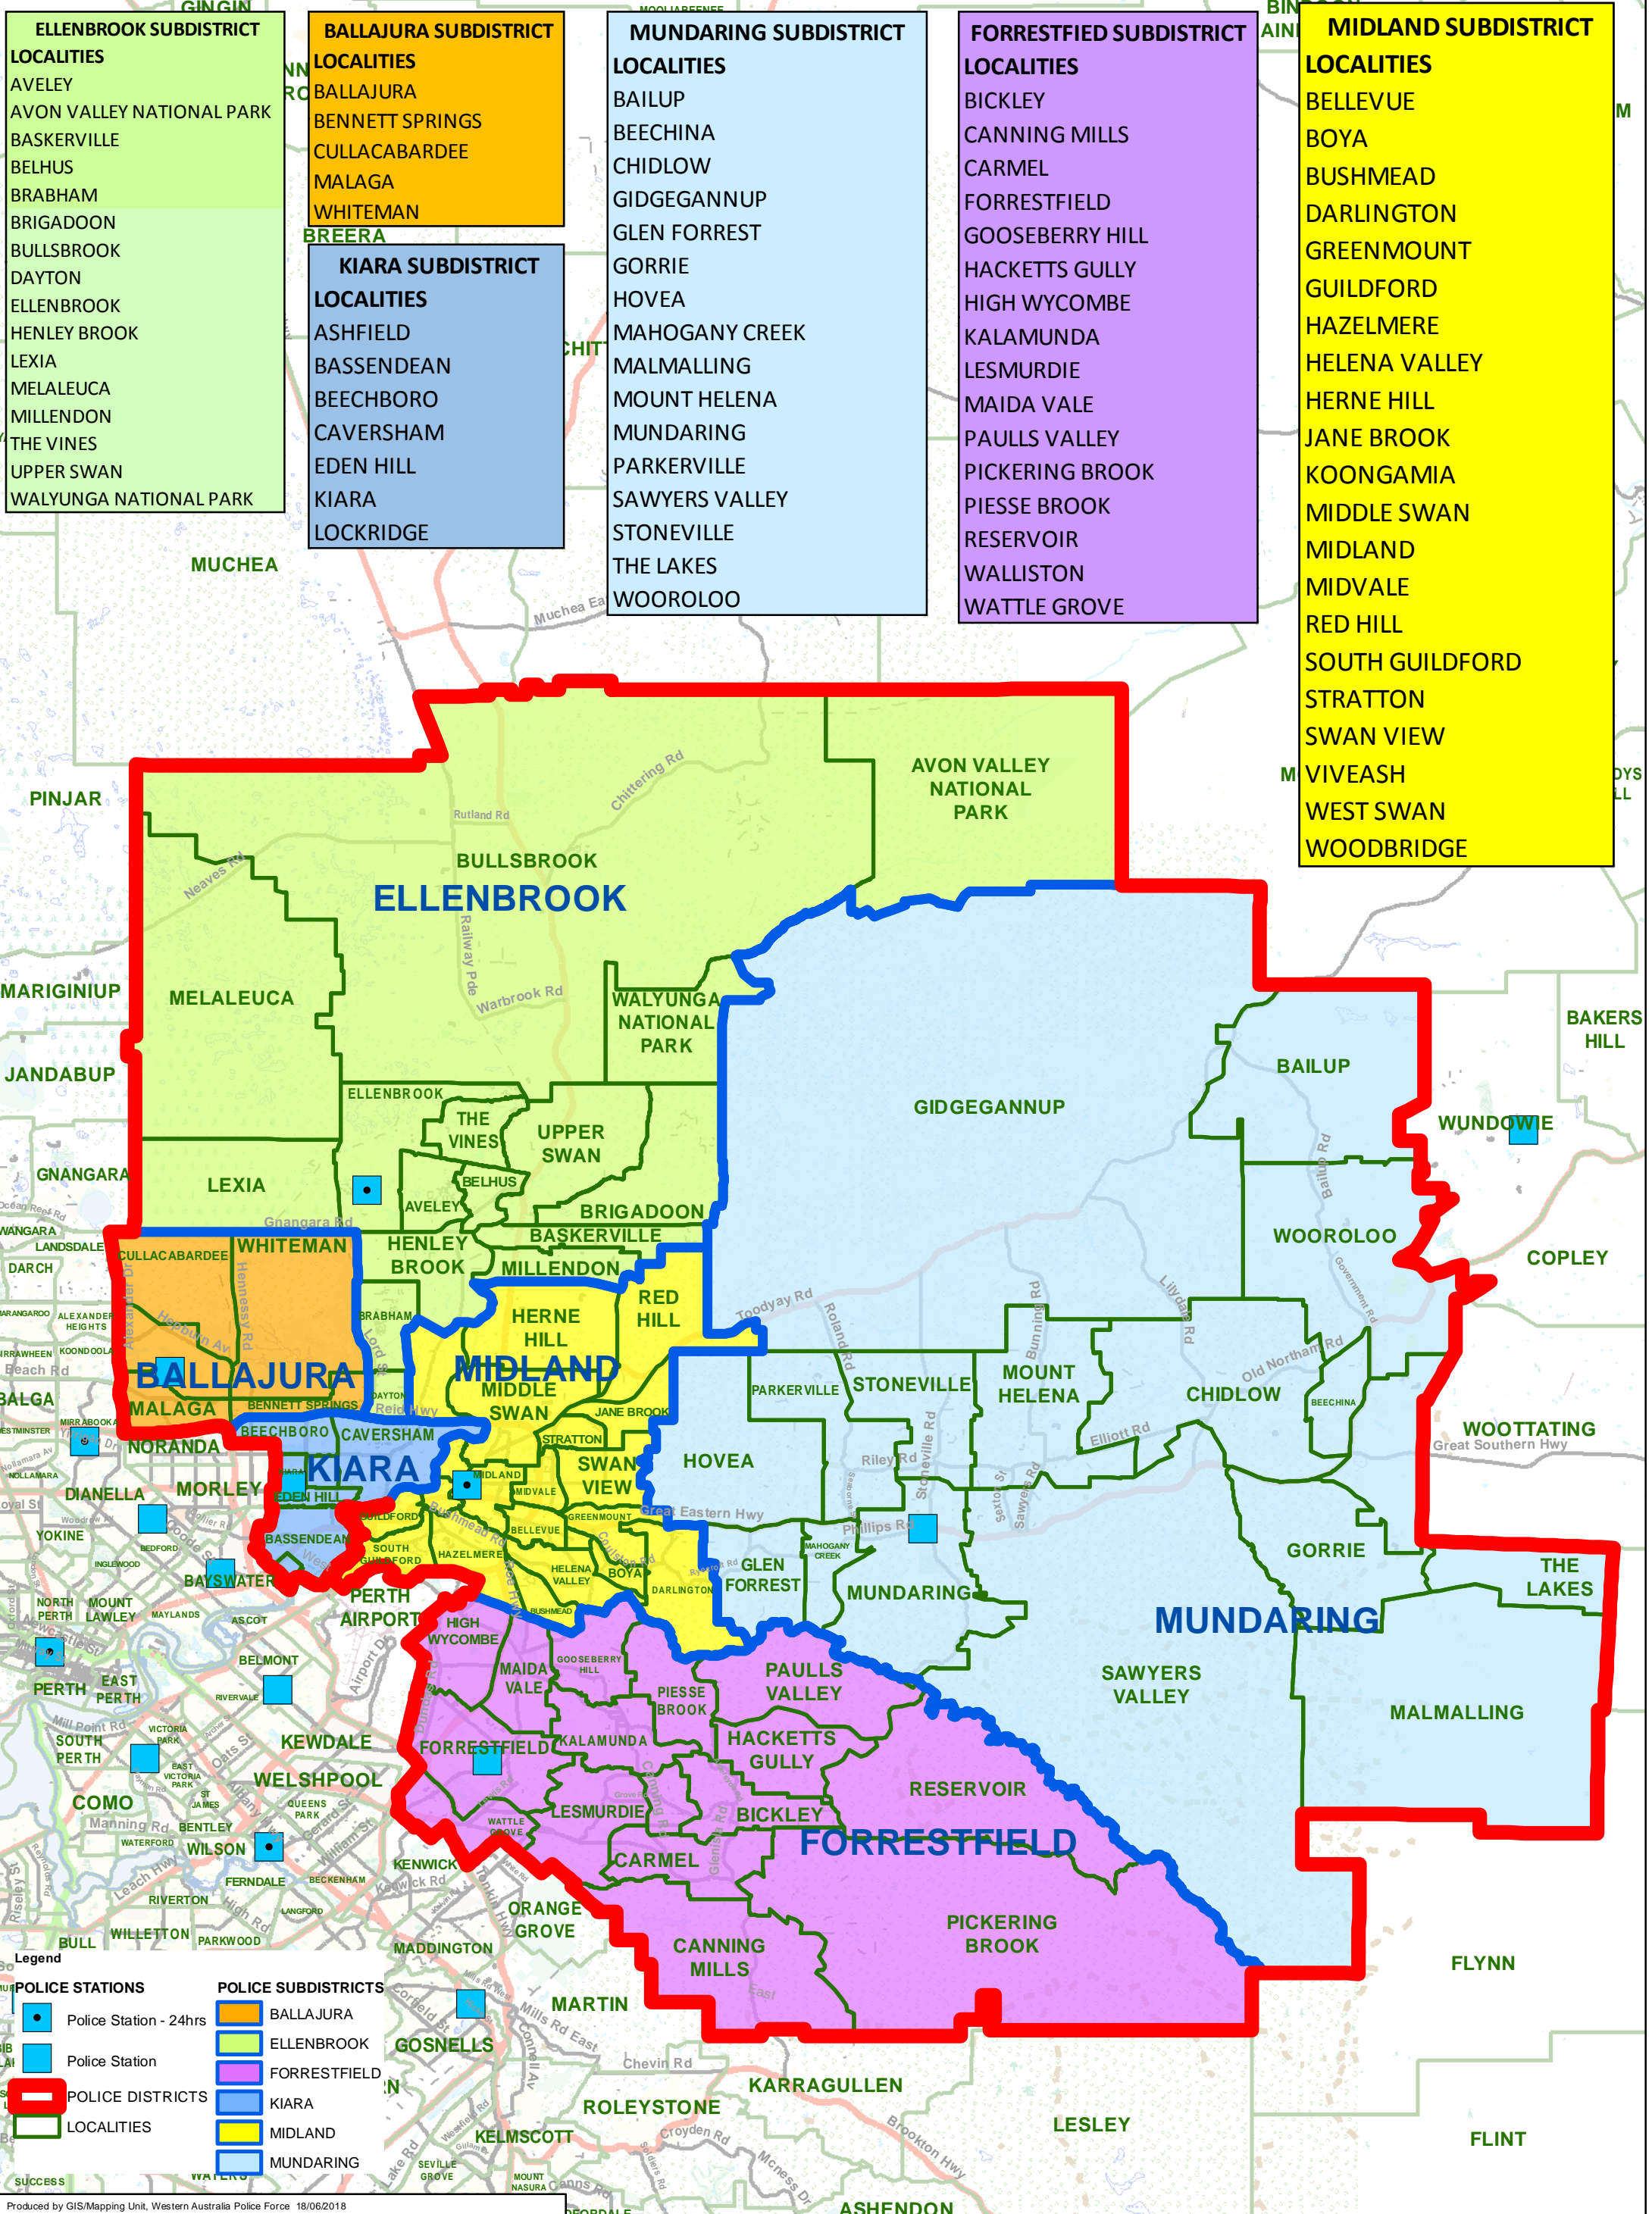

# WA POLICE FORCE - MIDLAND DISTRICT

- ELLENBROOK SUBDISTRICT**  
**LOCALITIES**  
 AVELEY  
 AVON VALLEY NATIONAL PARK  
 BASKERVILLE  
 BELHUS  
 BRABHAM  
 BRIGADOON  
 BULLSBROOK  
 DAYTON  
 ELLENBROOK  
 HENLEY BROOK  
 LEXIA  
 MELALEUCA  
 MILLENDON  
 THE VINES  
 UPPER SWAN  
 WALYUNGA NATIONAL PARK

- BALLAJURA SUBDISTRICT**  
**LOCALITIES**  
 BALLAJURA  
 BENNETT SPRINGS  
 CULLACABARDEE  
 MALAGA  
 WHITEMAN

- KIARA SUBDISTRICT**  
**LOCALITIES**  
 ASHFIELD  
 BASSENDEAN  
 BEECHBORO  
 CAVERSHAM  
 EDEN HILL  
 KIARA  
 LOCKRIDGE

- MUNDARING SUBDISTRICT**  
**LOCALITIES**  
 BAILUP  
 BEECHINA  
 CHIDLOW  
 GIDGEGANNUP  
 GLEN FORREST  
 GORRIE  
 HOVEA  
 MAHOGANY CREEK  
 MALMALLING  
 MOUNT HELENA  
 MUNDARING  
 PARKERVILLE  
 SAWYERS VALLEY  
 STONEVILLE  
 THE LAKES  
 WOOROLOO

**Legend**

- Police Station - 24hrs (Blue square)
- Police Station (Light blue square)
- Police Districts (Red outline)
- Localities (Green outline)
- Police Subdistricts:
  - BALLAJURA (Orange)
  - ELLENBROOK (Green)
  - FORRESTFIELD (Purple)
  - KIARA (Blue)
  - MIDLAND (Yellow)
  - MUNDARING (Light Blue)